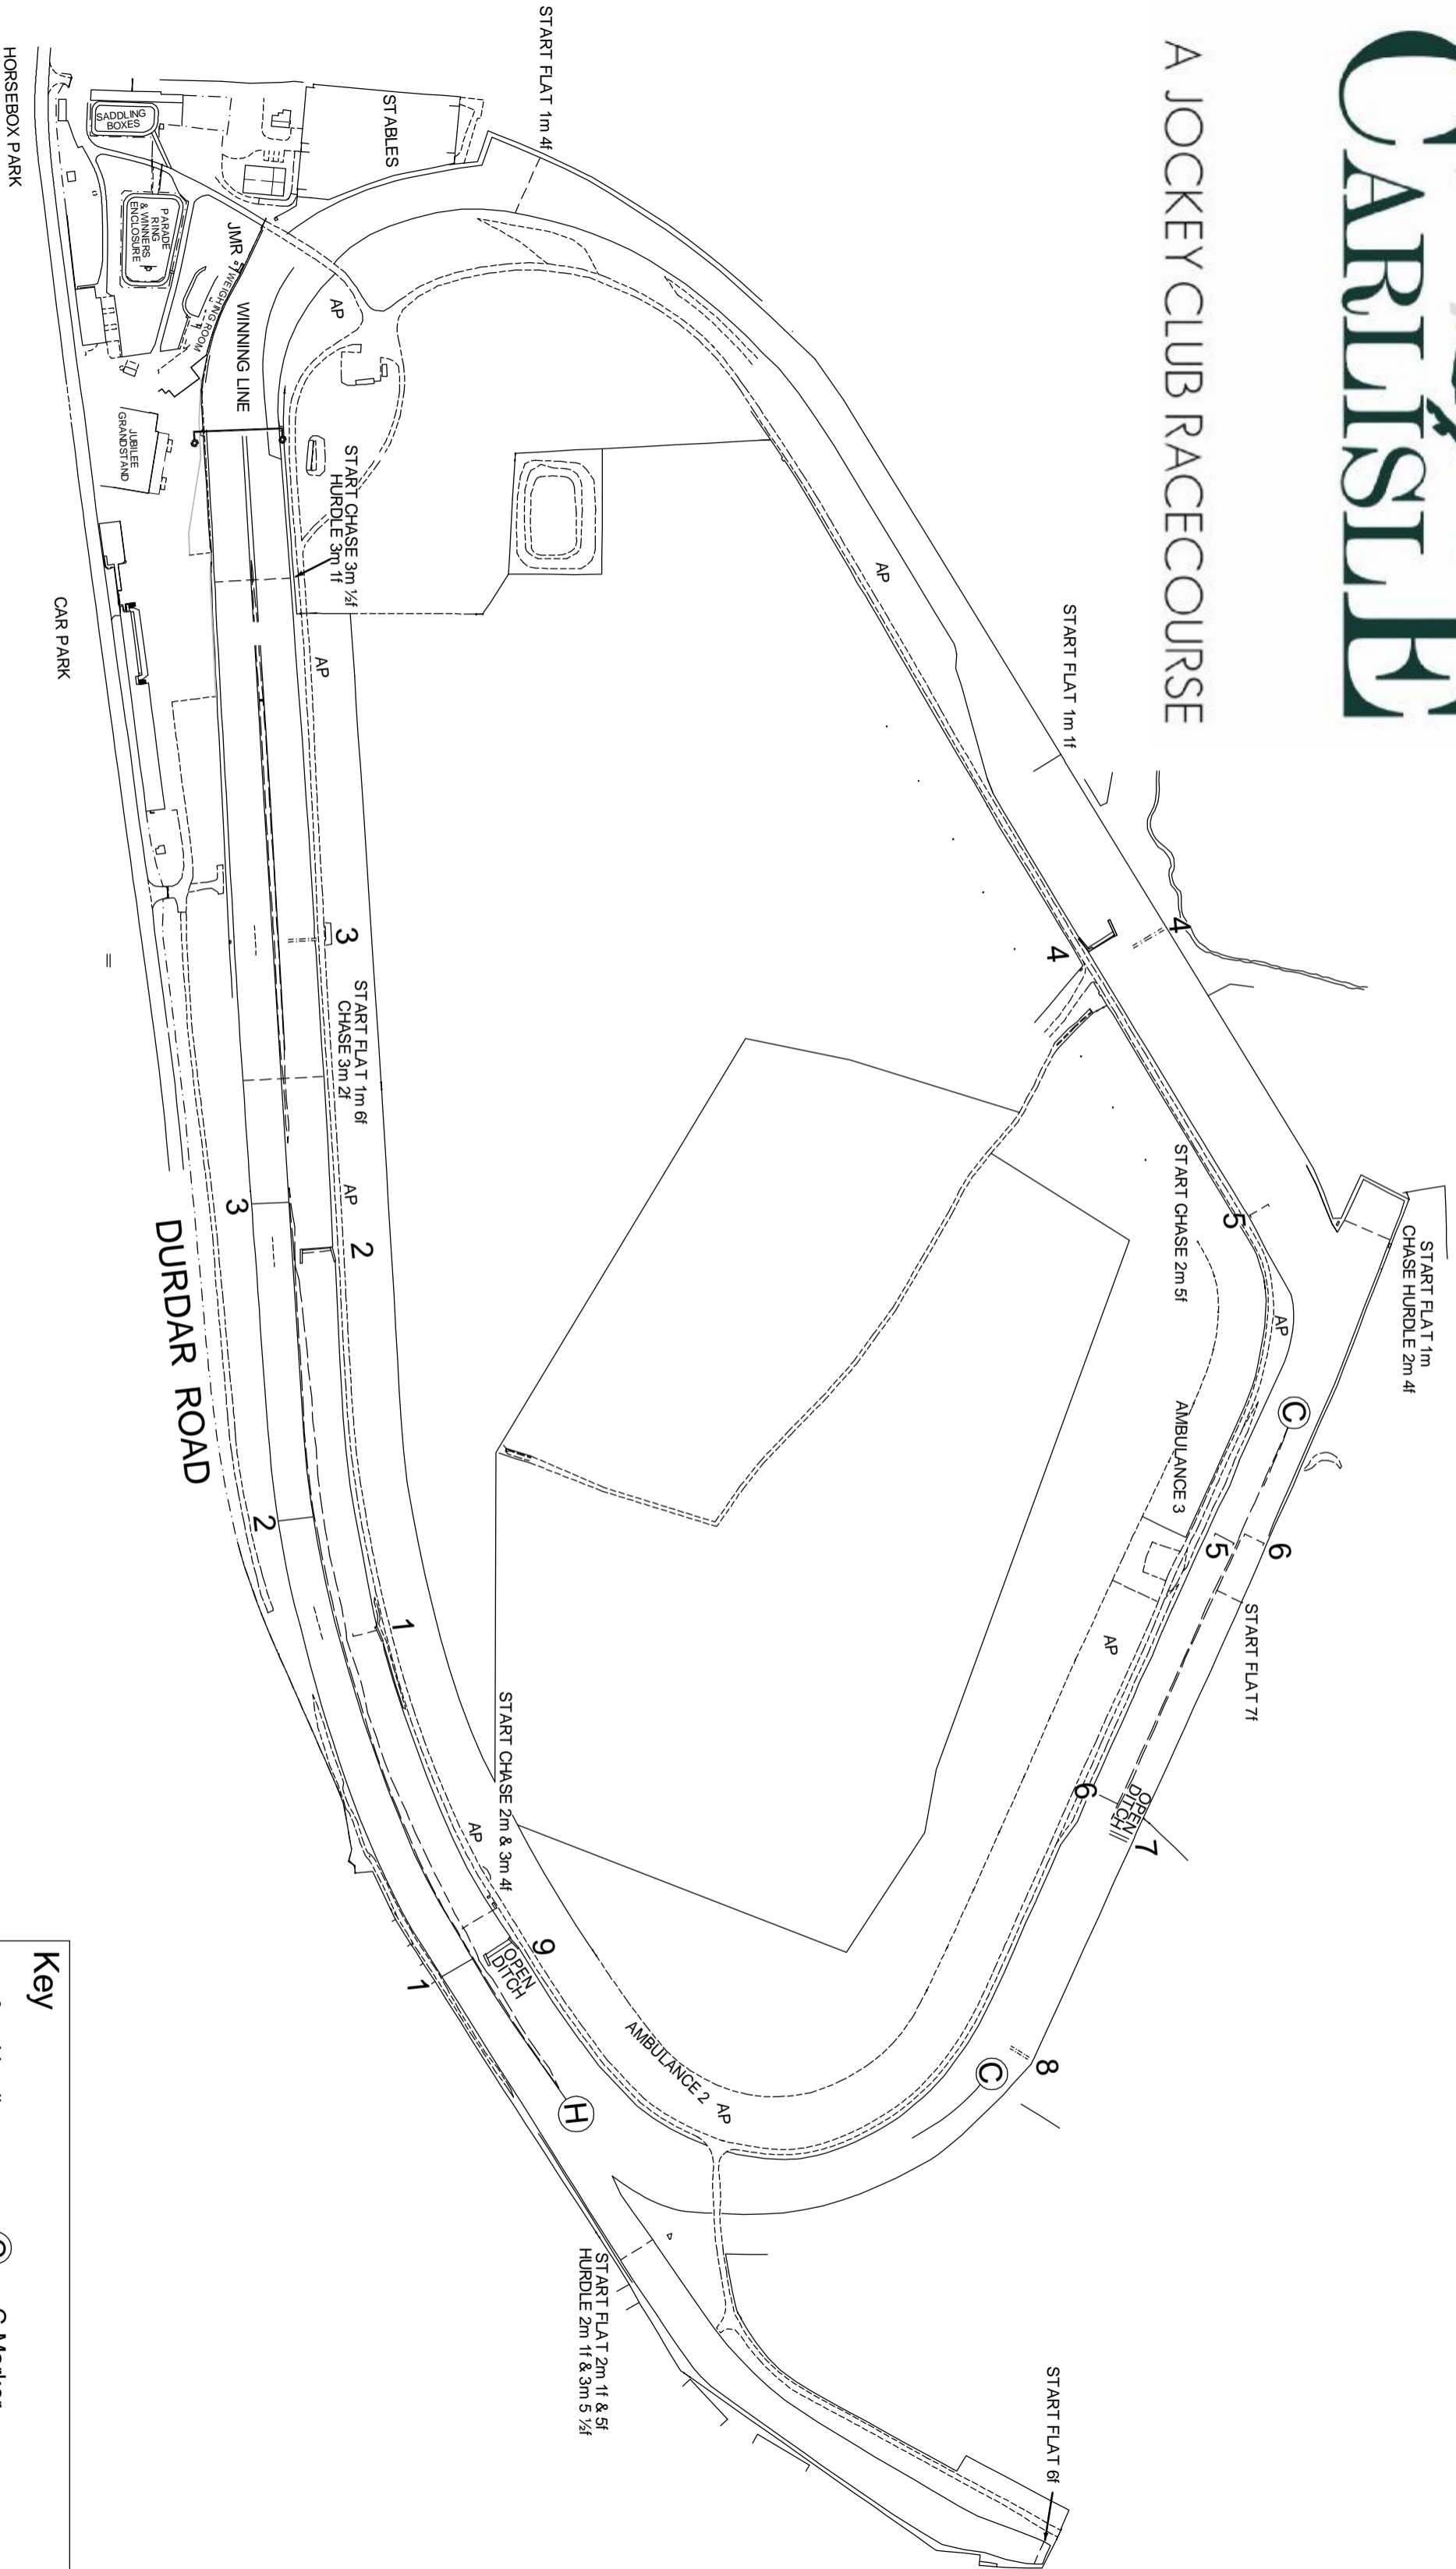

CARLISLE

A JOCKEY CLUB RACECOURSE

Key

	3	Hurdle		C Marker
	5	Chase Fence		JMR Jockey's Medical Room
	3	Open Ditch		AP Access Points
	1			H H Marker